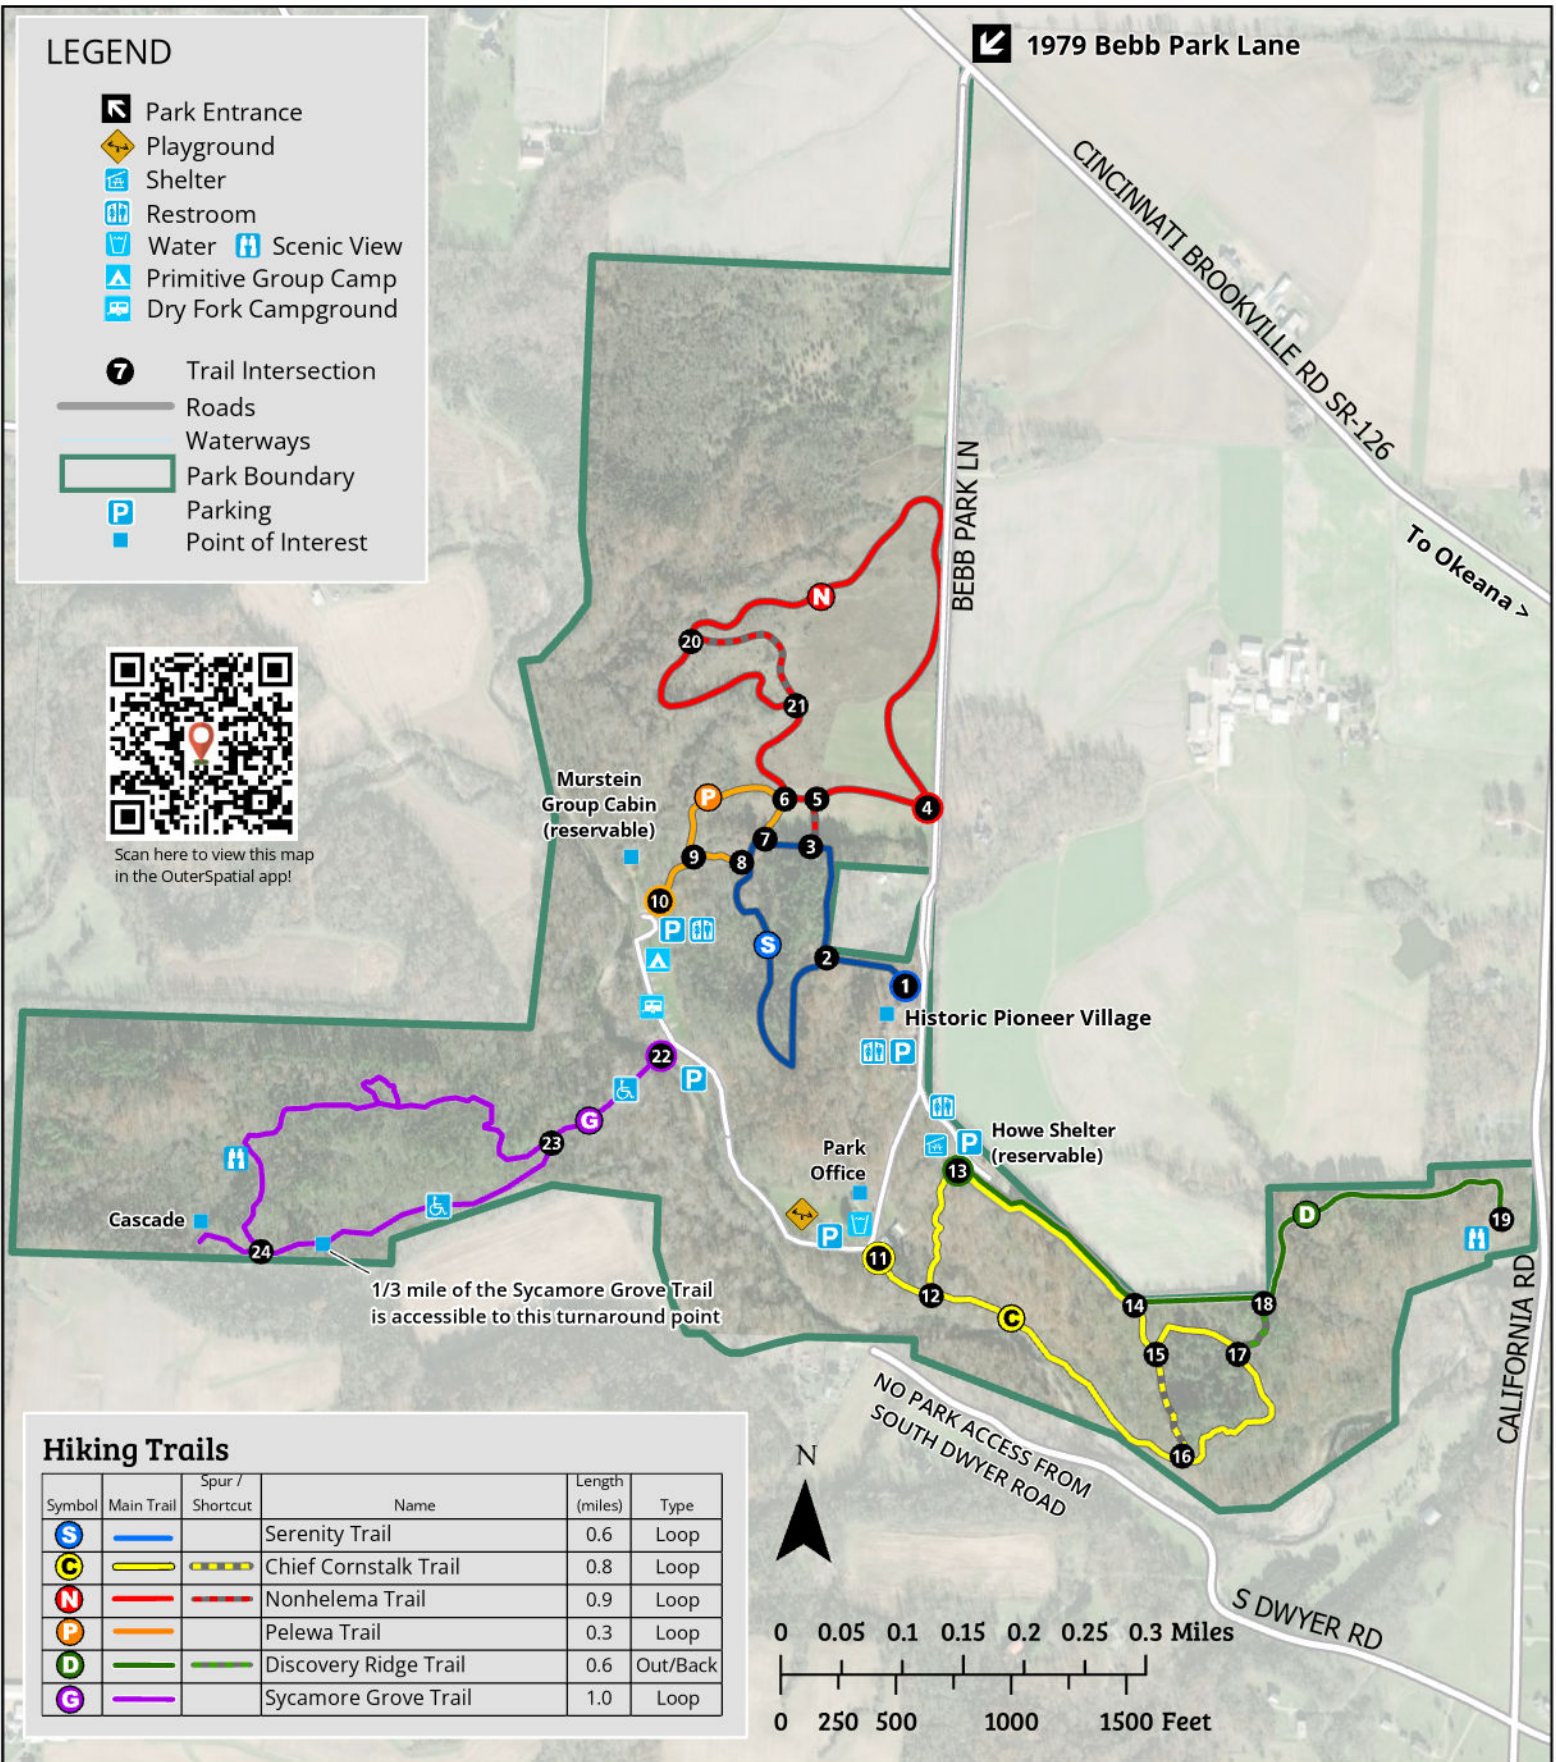

# LEGEND

- Park Entrance
- Playground
- Shelter
- Restroom
- Water Scenic View
- Primitive Group Camp
- Dry Fork Campground

- Trail Intersection
- Roads
- Waterways
- Park Boundary
- Parking
- Point of Interest

Scan here to view this map in the OuterSpatial app!

## Hiking Trails

Symbol	Main Trail	Spur / Shortcut	Name	Length (miles)	Type
			Serenity Trail	0.6	Loop
			Chief Cornstalk Trail	0.8	Loop
			Nonhelema Trail	0.9	Loop
			Pelewa Trail	0.3	Loop
			Discovery Ridge Trail	0.6	Out/Back
			Sycamore Grove Trail	1.0	Loop

# Governor Bebb MetroPark

1979 Bebb Park Lane  
Okeana, OH 45053

Park open daily 8am-dark  
For information call (513) 867-5835  
For emergency call 911

www.YourMetroParks.net (513) 867-5835