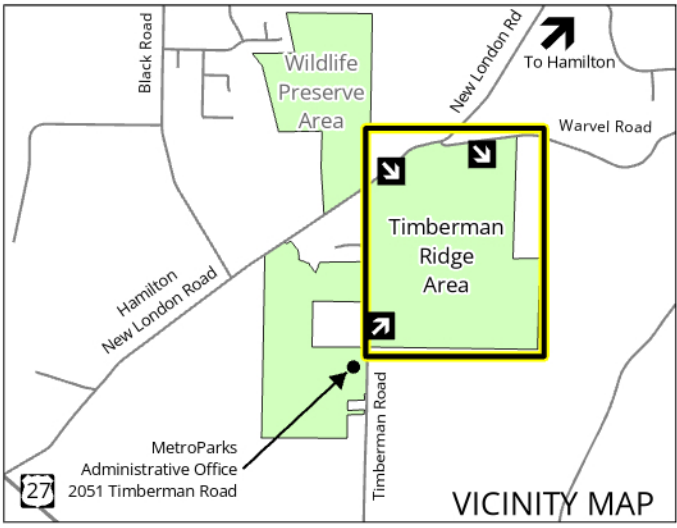

Background Credit: USGS The National Map, 2022.

LEGEND

- Trail Intersection
- Point of Interest
- Park Staff Office
- Roads
- Waterways
- Park Boundary
- Wetland
- Park Entrance
- Shelter
- Restroom
- Scenic View
- Parking
- Playground
- Fishing (Catch and Release)
- Cross-Country Flow Direction

TRAILS

Symbol	Main Trail	Spur / Shortcut	Name	Length (miles)	Type
			Timberman Ridge Trail	1.3	Paved, Loop
			Scenic Ridge Trail	1.0	Loop
			Grand Circle Trail	1.7	Loop
			Rolling Meadow Trail	0.7	Loop
			Old Orchard Trail	0.4	Loop
			Cross Country Route 1	3.1	Loop
			Cross Country Route 2	2.1	Loop

Forest Run MetroPark Timberman Ridge Area

1976 Timberman Road
Hamilton, OH 45013

Park open daily 8am-dark
For information call (513) 867-5835
For emergency call 911

www.YourMetroParks.net

ZA/ML 9/5/2023