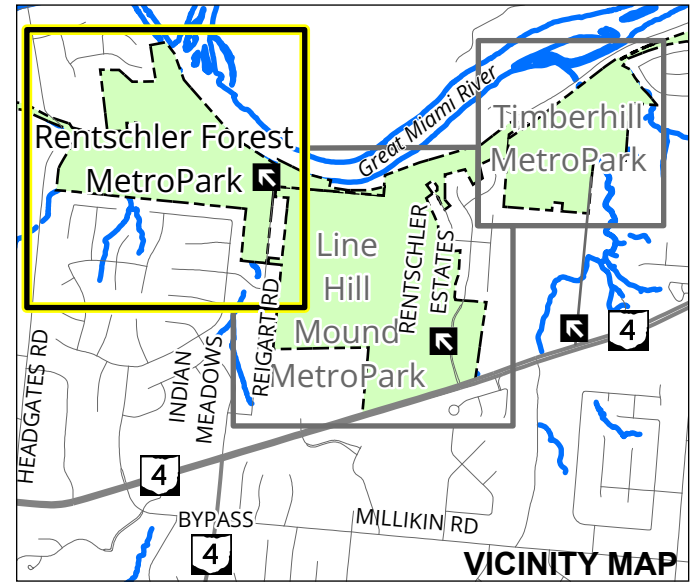

Scan here to view this park in the OuterSpatial app

LEGEND

- Point of Interest
- Roads
- Waterways
- Park Boundary
- Parking
- MetroParks Police
- Trail Intersection
- Park Entrance
- Athletic Fields
- Playground
- Shelter
- Restroom
- Scenic View
- Canoe / Kayak Launch

TRAILS

Symbol	Main Trail	Spur / Shortcut	Name	Length (miles)	Type
			Cascades Trail	0.8	Loop
			Tall Pines Trail	0.3	Loop
			Pumpkin Vine Trail	0.9	Loop
			Wetland Trail	0.5	Loop
			Great Miami River Trail	11.3	Paved, Out/Back

GENERAL INFORMATION

Park open daily 8am-dark
 For information call (513) 867-5835 - For emergency call 911

PZA 8/12/2024

Rentschler Forest MetroPark

5701 Reigart Road
 Hamilton, OH 45011

2051 Timberman Road, Hamilton, OH 45013
 www.YourMetroParks.net (513) 867-5835